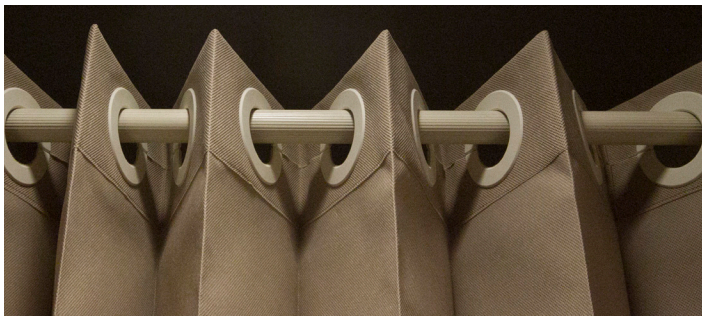

## Rapid Refresh™ | Shower Curtains

Our shower curtains support infection prevention protocol and are easy to remove and replace with no need for ladders or special tools.

### Shower Curtains

- Shower Curtains can hang on shower rods or standard curtain track
- Can be cut to custom fit to length of your space
- Colors are complementary to the Rapid Refresh Privacy Curtain Line